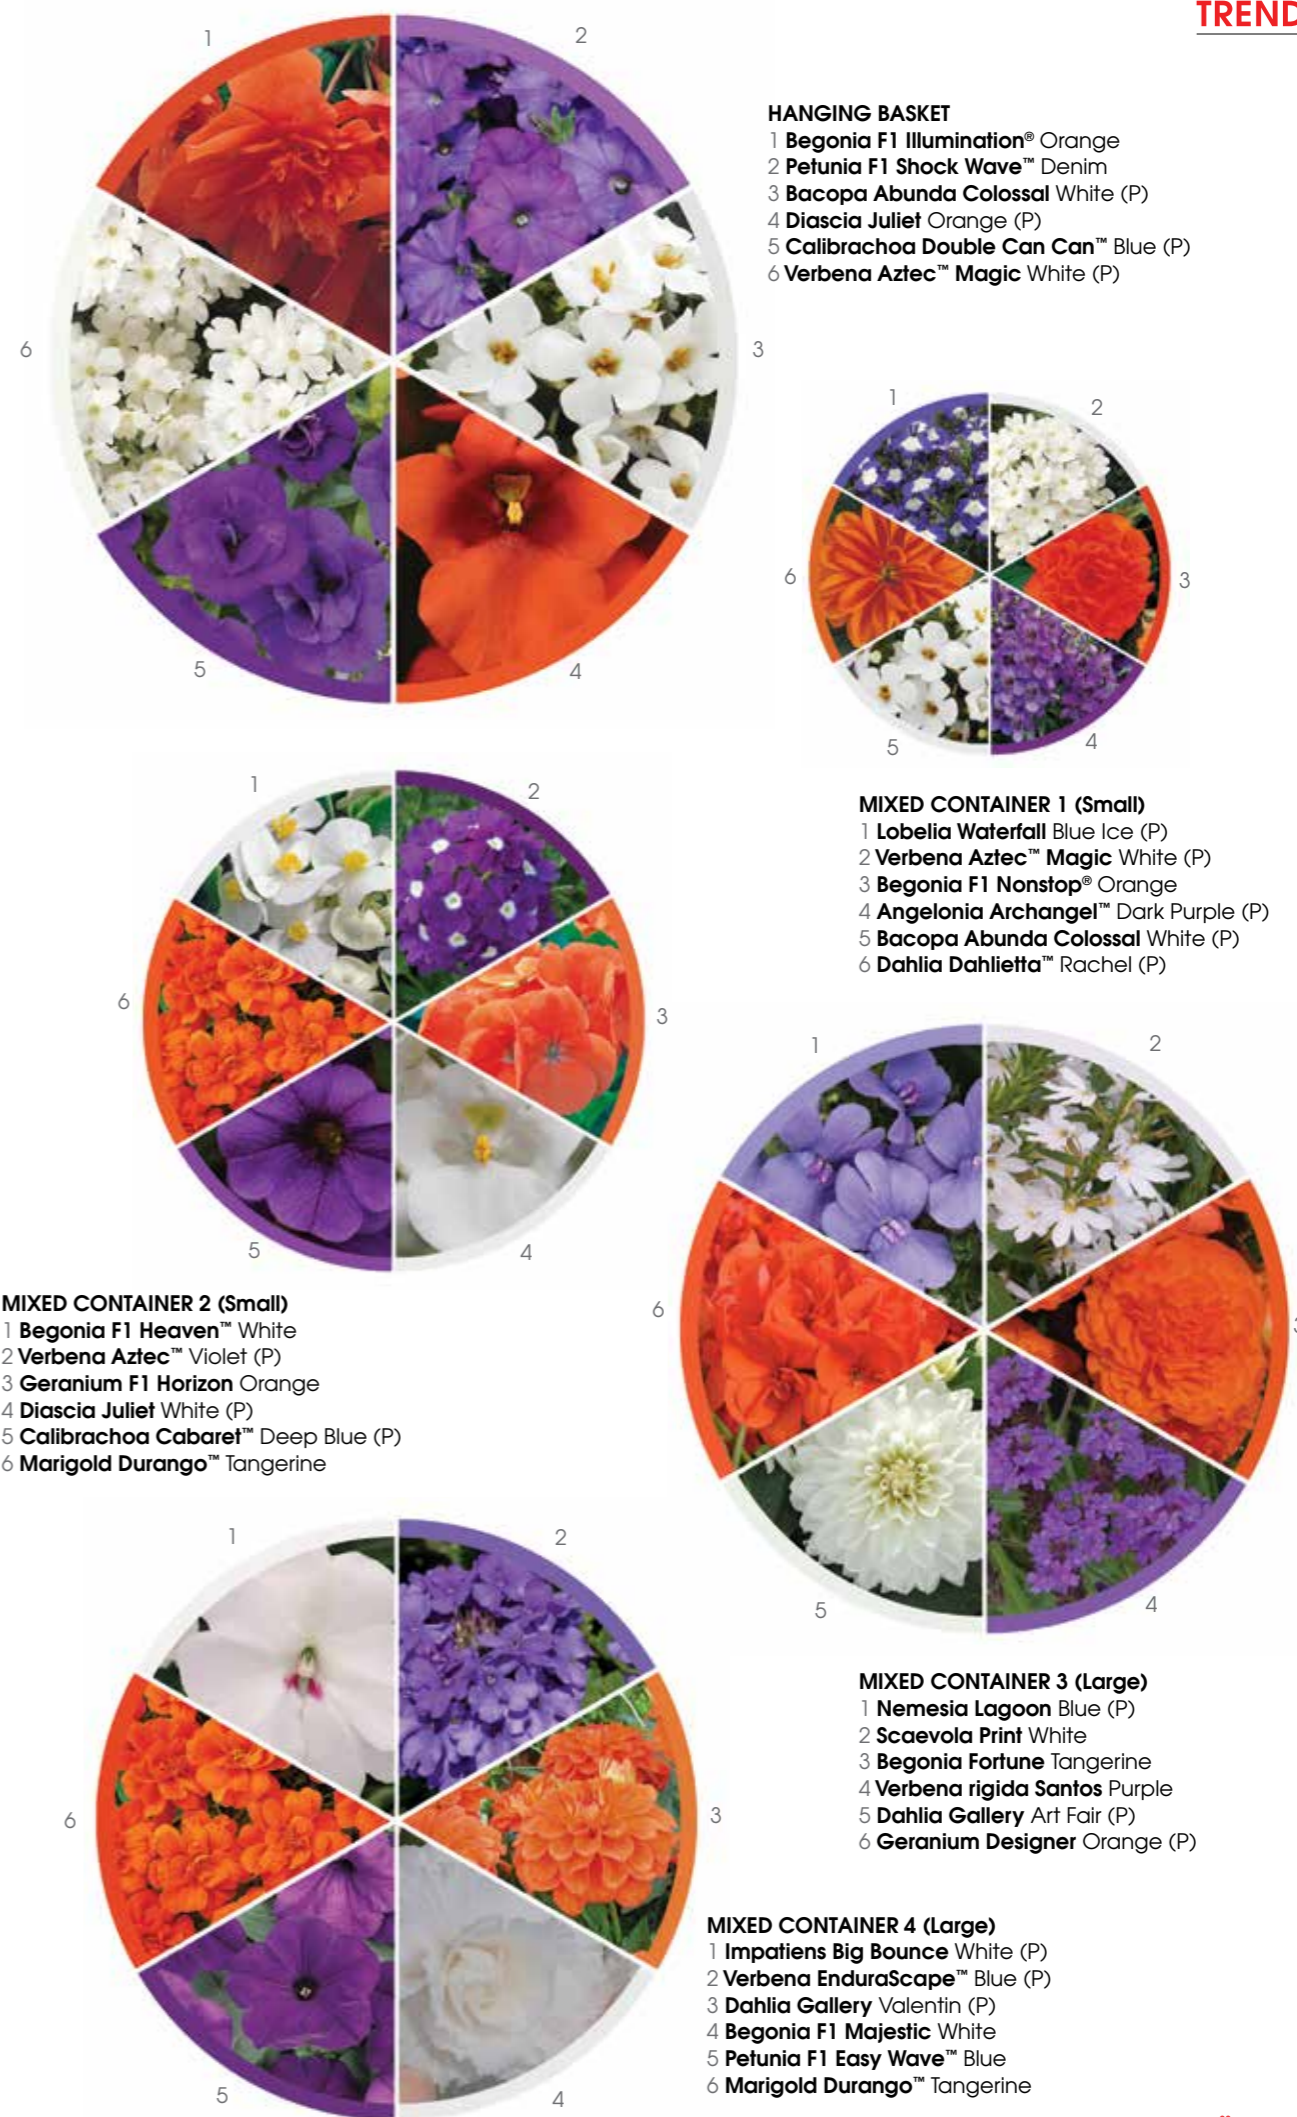

Begonia F1 Starshine Orange ✓
Begonia F1 Fortune Tangerine ✓
Begonia F1 Illumination® Orange ✓
Begonia F1 Majestic Orange ✓
Begonia F1 Nonstop® Orange ✓
Begonia F1 SuperCascade Orange ✓
Calendula Fiesta Orange ✓
Calibrachoa Can Can™ Orange ✓
Coleus Campfire ✓
Dahlia Dahlietta™ Rachel (P) ✓
Dahlia Gallery Valentin (P) ✓
Diascia Juliet Orange (P) ✓
Gazania Daybreak Orange ✓
Geranium F1 Horizon Orange ✓
Geranium Designer Orange (P) ✓
Impatiens F1 New Guinea Divine Orange ✓
Marigold Durango™ Tangerine ✓

Angelonia Archangel™ White ✓
Argyranthemum Madeira™ Double White ✓
Bacopa Abunda Colossal White (P) ✓
Bacopa Scopioa Double Snowball ✓
Begonia F1 Illumination® White ✓
Begonia F1 Nonstop® White ✓
Calibrachoa Cabaret™ White ✓
Cosmos Sonata White ✓
Dahlia Dahlietta™ Blanca ✓
Dahlia Dalina® Maxi Lopez ✓
Dahlia Gallery Art Fair (P) ✓
Dahlia Happy Single Princess ✓
Diascia Juliet White (P) ✓
Fuchsia Buds of May White Gold ✓
Gaura Sparkle White ✓
Geranium Designer White ✓
Impatiens Big Bounce White ✓
Lobelia Waterfall White Sparkle ✓
Nemesia Lagoon White ✓
Nicotiana F1 Cuba White ✓
Osteospermum Serenity White ✓
Petunia F1 Shock Wave™ Coconut ✓
Petunia Fanfare™ White ✓
Petunia Littletonia® White Grace ✓
Scaevola Print White ✓
Verbena Aztec™ Magic White (P) ✓