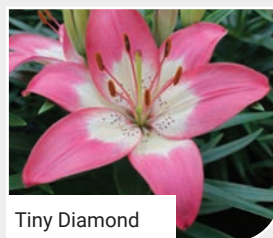

Blushing Joy

Bright Joy

Charlotte's Joy

Lava Joy

Tiny Diamond

Tropical Joy

Size 12/14
Week 11, 15, 20

Blushing Joy

Charlotte's Joy

Lava Joy

Tiny Diamond

Tropical Joy

Scented Oriental Lily Collection "The Romantics"

Vigorous hardy plants with large, strongly scented flowers

- Perfect for end May to August retail promotions
- Like a bouquet of flowers, 'Romantics' make a beautiful long-lasting display
- Ideal as a house or patio plant
- Pot 3-4 bulbs per 3 litre pot, 4-5 bulbs per 5 litre pot or 7 bulbs per 7.5 litre pot
- Sell in 13-16 weeks with lead buds blushing full colour
- Plant height 50-60cm