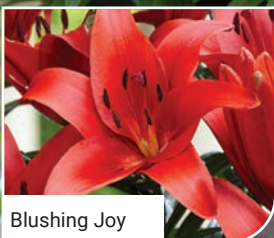

Blushing Joy

Bright Joy

Charlotte's Joy

Lava Joy

Tiny Diamond

Tropical Joy

Size 12/14
Week 11, 15, 20

Blushing Joy

Charlotte's Joy

Lava Joy

Tiny Diamond

Tropical Joy

Scented Oriental Lily Collection "The Romantics"

Vigorous hardy plants with large, strongly scented flowers

- Perfect for end May to August retail promotions
- Like a bouquet of flowers, 'Romantics' make a beautiful long-lasting display
- Ideal as a house or patio plant
- Pot 3-4 bulbs per 3 litre pot, 4-5 bulbs per 5 litre pot or 7 bulbs per 7.5 litre pot
- Sell in 13-16 weeks with lead buds blushing full colour
- Plant height 50-60cm