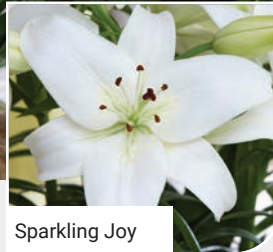

Trendy Santiago

Sparkling Joy