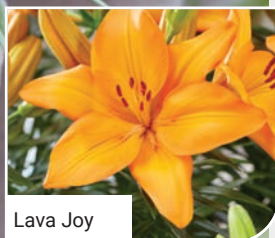

Blushing Joy

Bright Joy

Charlotte's Joy

Lava Joy

Tiny Diamond

Tropical Joy

Size 12/14
Week 11, 15, 20

Blushing Joy

Charlotte's Joy

Lava Joy

Tiny Diamond

Tropical Joy

Scented Oriental Lily Collection "The Romantics"

Vigorous hardy plants with large, strongly scented flowers

- Perfect for end May to August retail promotions
- Like a bouquet of flowers, 'Romantics' make a beautiful long-lasting display
- Ideal as a house or patio plant
- Pot 3-4 bulbs per 3 litre pot, 4-5 bulbs per 5 litre pot or 7 bulbs per 7.5 litre pot
- Sell in 13-16 weeks with lead buds blushing full colour
- Plant height 50-60cm