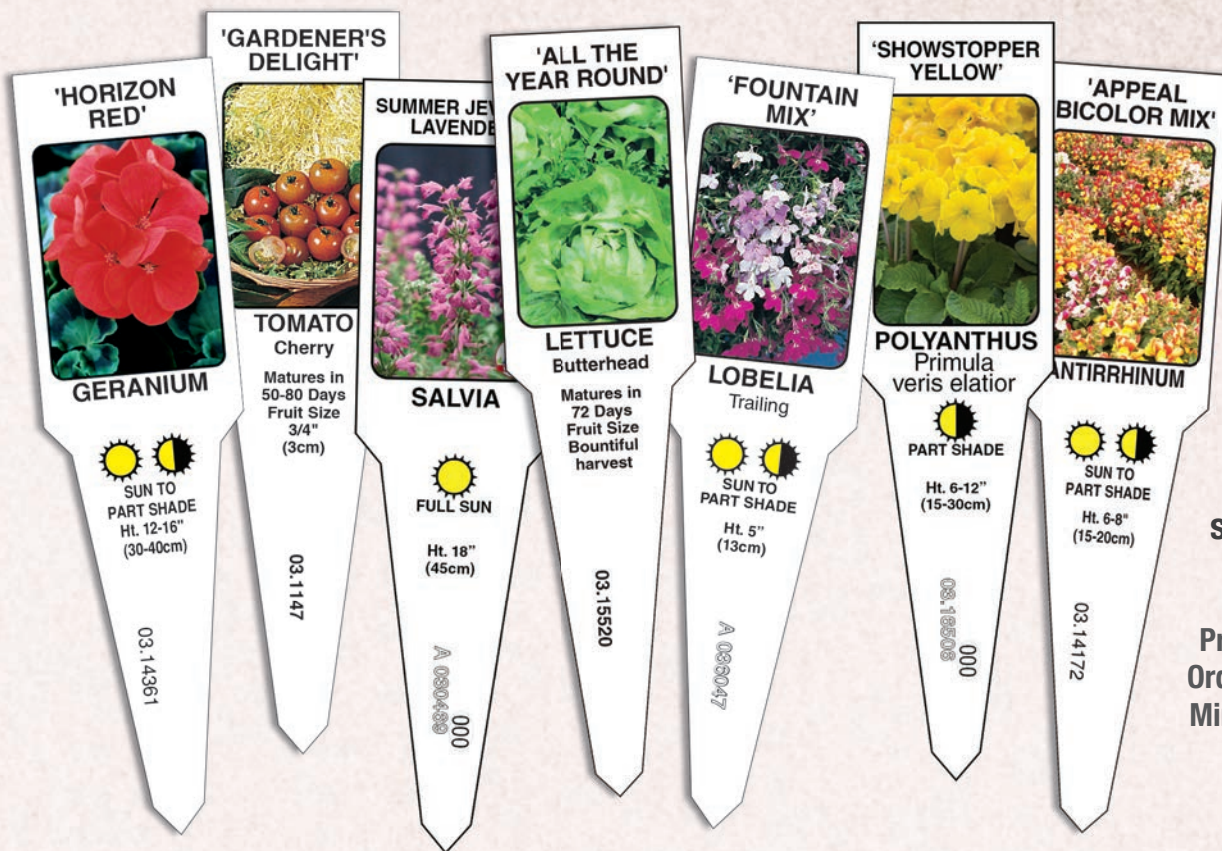

Terms and Conditions apply as printed in our current Plant & Seed catalogues.

Master Tag
 size: 25 x 102 mm
 shown actual size

Prices per 1,000 labels
 Order in multiples of 100
 Minimum quantity 1,000

Single Stake Cell
 size: 89 x 88 mm
 shown actual size