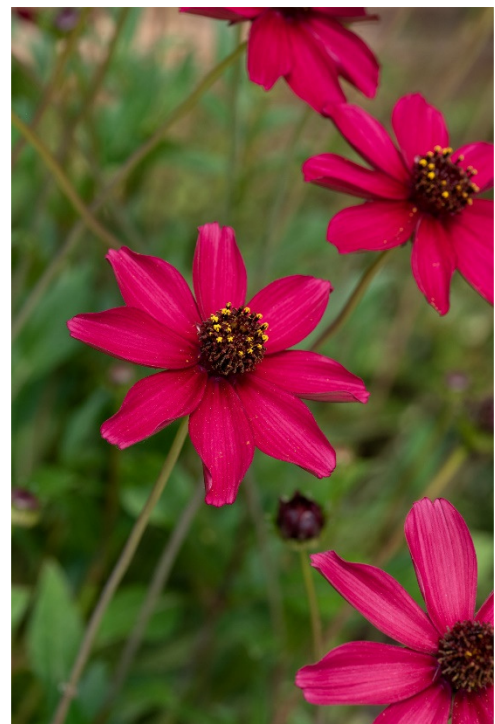

NEW Cosmos Cherry Chocolate

A stunning new colour breakthrough of the popular Chocolate Cosmos!

Runner up at this year's Chelsea Flower Show 'Plant Of The Year', this lovely form produces purple buds that boast large fuchsia-pink blooms with bright golden pollen, along with an enticing, rich chocolate fragrance.

Compared to other forms of atrisanguineus, 'Cherry Chocolate' produces flowers that are twice the size! making it the largest flowering form.

With the potential of a 5-month-long flowering period, this compact perennial is a reliable source of continuous colour in the garden and food for friendly pollinators. A low-maintenance garden perennial, with minimal pruning required thanks to the naturally compact habit. Garden height 60cm.

Available as a Paper 66 and 128 Leg Tray. Plant into a 2-3 litre pot, with a single pinch once rooted and grow on outside or under a well-ventilated polytunnel.