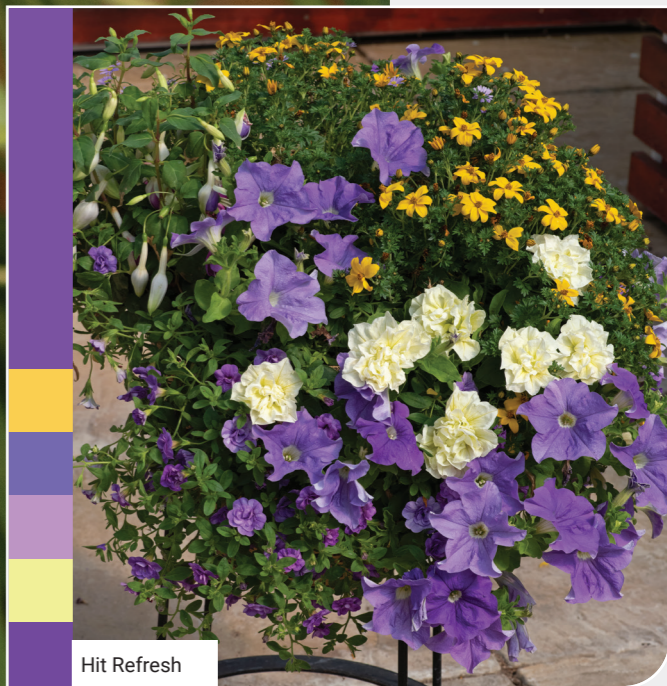

Heat Wave

A hot, hot, hot colour palette: Vibrant red and yellow, punctuated with orange

Hit Refresh

Fresh shades of lemon and lavender to invigorate and energise

Delivery Weeks 15-23

Varieties shown are for illustration. Actual varieties will differ depending on availability.

Berry Swirl

Bridal Bouquet

Brilliant Bling

Effortless Chic

Heat Wave

Hit Refresh

From this...

Bollywood Speedplanter

...to this!

Speedplanter

Designer colour trends mixtures created to give colour all season

Lipstick

Highly pigmented for a high shine: Pastel pink, pretty rose to cherry kiss and punchy red

Multicoloured Mixed