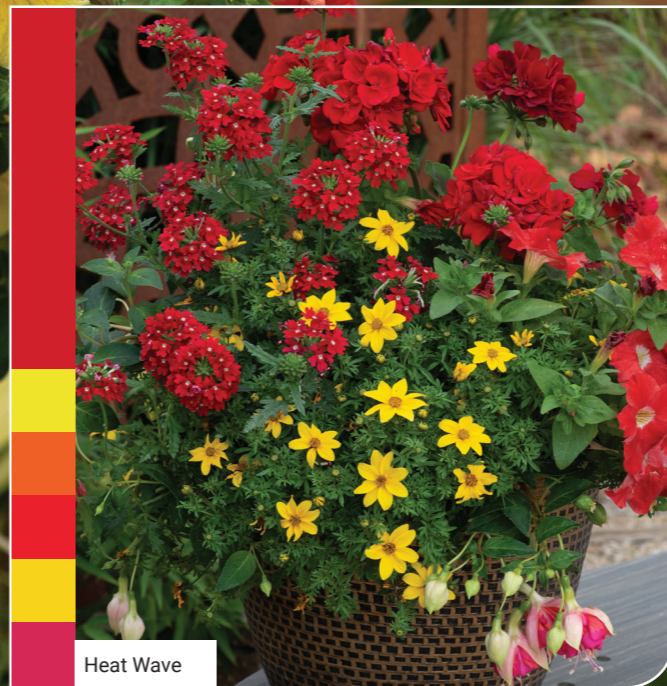

Heat Wave

A hot, hot, hot colour palette: Vibrant red and yellow, punctuated with orange

Hit Refresh

Fresh shades of lemon and lavender to invigorate and energise

Delivery Weeks 15-23

Varieties shown are for illustration. Actual varieties will differ depending on availability.

Berry Swirl

Bridal Bouquet

Brilliant Bling

Effortless Chic

Heat Wave

Hit Refresh

From this...

Bollywood Speedplanter