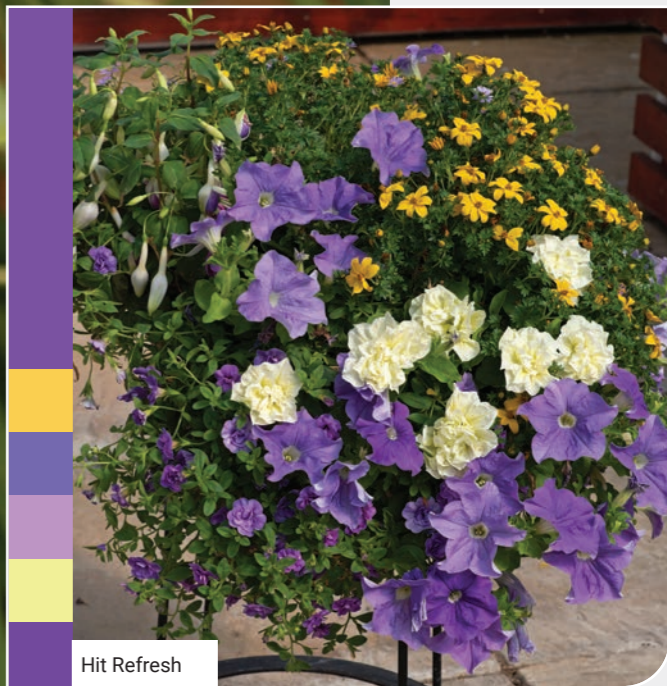

Effortless Chic

Timeless crisp white, softened with the occasional fleck or eye

Heat Wave

A hot, hot, hot colour palette: Vibrant red and yellow, punctuated with orange

Hit Refresh

Fresh shades of lemon and lavender to invigorate and energise

Delivery Weeks 15-23

Varieties shown are for illustration. Actual varieties will differ depending on availability.

Berry Swirl

Bridal Bouquet

Brilliant Bling

Effortless Chic

Heat Wave

Hit Refresh

From this...

...to  this!

Bollywodd Speedplanter

Speedplanter

Designer colour trends mixtures created to give colour all season

Lipstick

Highly pigmented for a high shine: Pastel pink, pretty rose to cherry kiss and punchy red