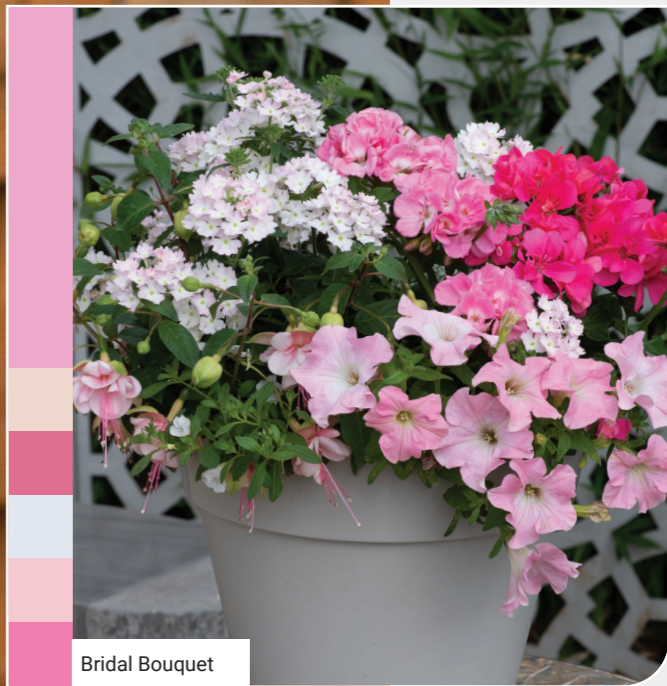

Speedplanter

Designer colour trends mixtures created to give colour all season

Berry Swirl

Sumptuous berry tones of rich purple, dark pink-red and bright white

Bollywood

An infusion of vibrant magenta, exotic orange and intense yellow for loud impact

Bridal Bouquet

A veil of soft cream and white with enchanting soft pink and striking silver

Brilliant Bling

The loud supercar of exuberant red, black and golden yellow

Effortless Chic

Timeless crisp white, softened with the occasional fleck or eye

Heat Wave

A hot, hot, hot colour palette: Vibrant red and yellow, punctuated with orange

Hit Refresh

Fresh shades of lemon and lavender to invigorate and energise

Delivery Weeks 15-23

Varieties shown are for illustration. Actual varieties will differ depending on availability.

From this...

...to this!