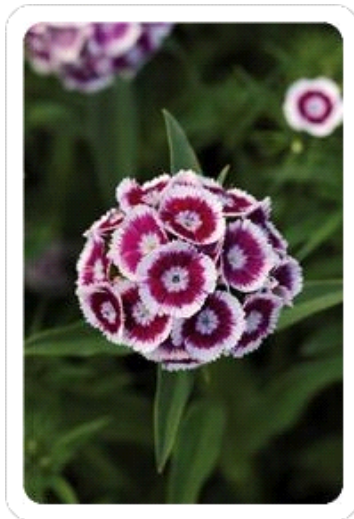

NEW Dianthus F1 Sweet Purple White Bicolour *Dianthus barbatus*

This is the first bicolor to add to this multi-purpose series of Sweet William, and a striking new colour at that.

Sweet is an easy-to-grow, high quality Dianthus for professional cut flower programmes, home-cut use, patio gardening and landscape planting schemes.

Sweet is also a first year flowering variety, so can be sown and flowered in as little as 15 weeks from sowing without the need for vernalisation.

The large, very fragrant, long-lasting blooms are held above deep green foliage on straight, strong stems which do not need staking. What more can you ask from a flower?

Sweet is available in a range of six colours of which Coral, Scarlet and White already hold RHS Awards of Garden Merit. Garden height is approximately 45cm. Plants grown under cover for cut flower use will reach 90cm.

Trade: Available as seed and as a mixture of all six colours as a Ball 104, weeks 10 – 20. A large 10cm (4") Ball label is available to make your plants

stand out on the retail bench.

Other Favourites: