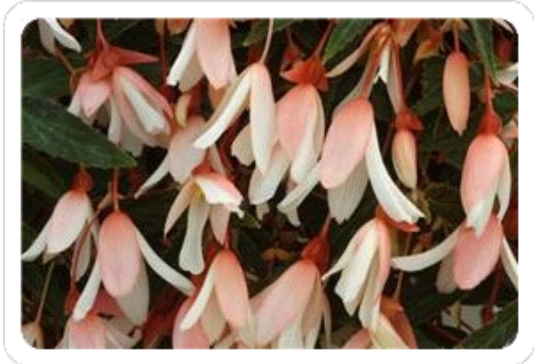

Begonia Million Kisses® Ellegance