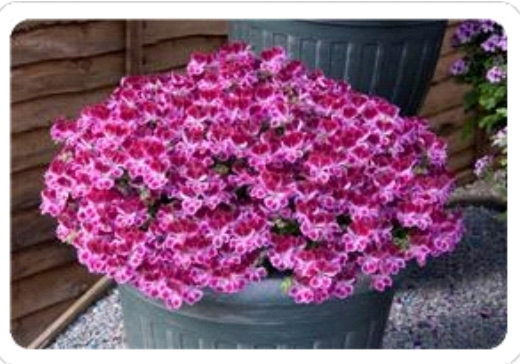

Geranium Pac® Angel Eyes Burgundy