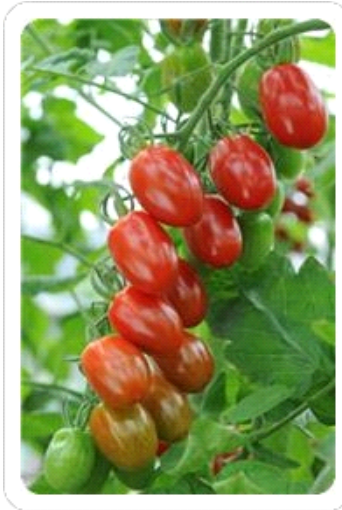

*Trade information: Ball Colegrave offer an extensive range of over 400 carefully selected Vegetable, Fruit and Herb varieties as seed and plug plants. With 65 varieties of Tomatoes, 19 Hot Peppers, 22 Sweet peppers and 13 Strawberries in the range, all supported with a high impact 4" colour label, there is plenty of choice for our customers to enjoy the growing interest in tasty, home grown fruit and vegetables.*

2nd Sungold **NEW**

3rd Chocolate Cherry **NEW**

1st Sweet Aperitif **NEW**

4th Suncherry Premium

5th Rosada

6th F1 Sweet Million

7th Golden Crow

8th F1 Trilly

## Results of the 2012 Summer Open Day Tomato Tasting Trial

1st	Sweet Aperitif <b>NEW</b>
2nd	Sungold
3rd	Chocolate Cherry <b>NEW</b>
4th	Suncherry Premium
5th	Rosada
6th	F1 Sweet Million
7th	Golden Crown
8th	F1 Trilly
9th	Floridity
10th	Super Sweet 100
11th	Ailsa Craig
12th	Alicante
13th	Gardeners Delight
14th	Maskotka
15th	Outdoor Girl

### Trade information:

All varieties (except Floridity and Maskotka) are available as a Ball 140 plug for delivery on weeks 8, 10 to 20.

A high impact Ball colour label is also available for all these varieties to support your retail sales.