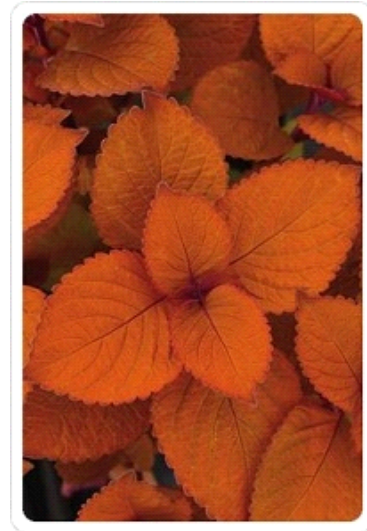

A fantastic foliage plant to create the most stunning of combination planters, or simply planted on their own for high colour impact.

This is a big bold plant with a garden height of 36-91cm and spread of 61-91cm.

Ideal for 1 to 2 litre premium pots, producing a high quality saleable plant in just 5-6 weeks.

Available as a large 'pinched' Ball 66 plug, delivery weeks 12-18. A high impact colour Ball label is supplied with the plugs.