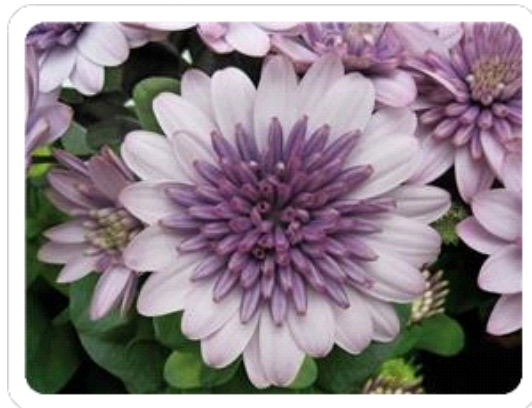

NEW 2016 Petunia 'Night Sky'

A Rising Star for Retail sales!