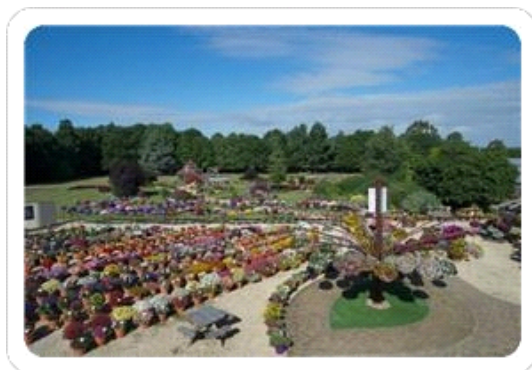

The industry votes for its favourite 2016 season varieties

Read on for Results!

Record visitor numbers to this year's Summer Showcase at Ball Colegrave voted for their favourite varieties on show using a blue marker flag. And with over 1300 catalogue varieties, 300 new varieties and 600 experimental products on display, there was certainly plenty to choose from!

However the varieties which received the most flags once again leaned heavily towards 'New Varieties', suggesting the market continues to hunger for innovative new plant products as Growers and Retailers look to stay one step ahead of the trend.

Here are three of this year's shining stars voted for by our 2,000 visitors: